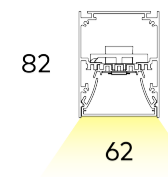

Section View

Symbol Legend

-  POWER FEED
-  CANOPY KIT
-  STRAIGHT JOIN
-  SUSPENSION KIT
-  FIXING POINT
-  END CAP

[VIEW ONLINE →](#)

SIDE A
Total Length = 852

Product Specifications

Shape	Line Shape
Mounting	Surface
Finish	Textured Black
Optics	Opal
Performance	High Output
Light Direction	Direct
Light Colour	4000K
Overall Length	852mm
Absolute Luminous Flux	2279lm
Lead Time	Assembled
Product Series	LX Infinity High Output Direct Surface Mounted Linear Light w/Opal Diffuser
Material	Powder Coated Aluminium, PC Diffuser
IP Rating	IP40
CRI	80+ (R9: >0)
UGR	<22
Total LED Power	19W
Efficacy	120.0lm/W
Colour Deviation	SDCM≤3
Lifetime	>60,000h L80B10
Warranty	5 Years

Components

Product Code	Product Description	Qty
LSXX.MCAP.TB	LX Indirect Magnet Endcap for Standard Tray	2
LDSOHO08.TB40.F	LX Infinity High Output Direct Standard Opal	1

Notes

Name
Email
Company
Project Name
Project Address
Date 1 December 2023