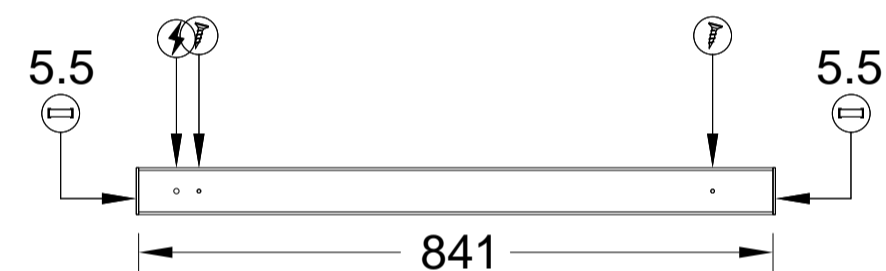

Section View

Symbol Legend

-  POWER FEED
-  CANOPY KIT
-  STRAIGHT JOIN
-  SUSPENSION KIT
-  FIXING POINT
-  END CAP

[VIEW ONLINE →](#)

SIDE A
Total Length = 852

Product Specifications

Shape	Line Shape
Mounting	Surface
Finish	Textured Black
Optics	Opal
Performance	High Output
Light Direction	Direct
Light Colour	4000K
Overall Length	852mm
Absolute Luminous Flux	2279lm
Lead Time	Assembled
Product Series	LX Infinity High Output Direct Surface Mounted Linear Light w/Opal Diffuser
Material	Powder Coated Aluminium, PC Diffuser
IP Rating	IP40
CRI	80+ (R9: >0)
UGR	<22
Total LED Power	19W
Efficacy	120.0lm/W
Colour Deviation	SDCM≤3
Lifetime	>60,000h L80B10
Warranty	5 Years

Components

Product Code	Product Description	Qty
LSXX.MCAP.TB	LX Indirect Magnet Endcap for Standard Tray	2
LDSOHO08.TB40.F	LX Infinity High Output Direct Standard Opal	1

Notes

Name
Email
Company
Project Name
Project Address
Date 1 December 2023